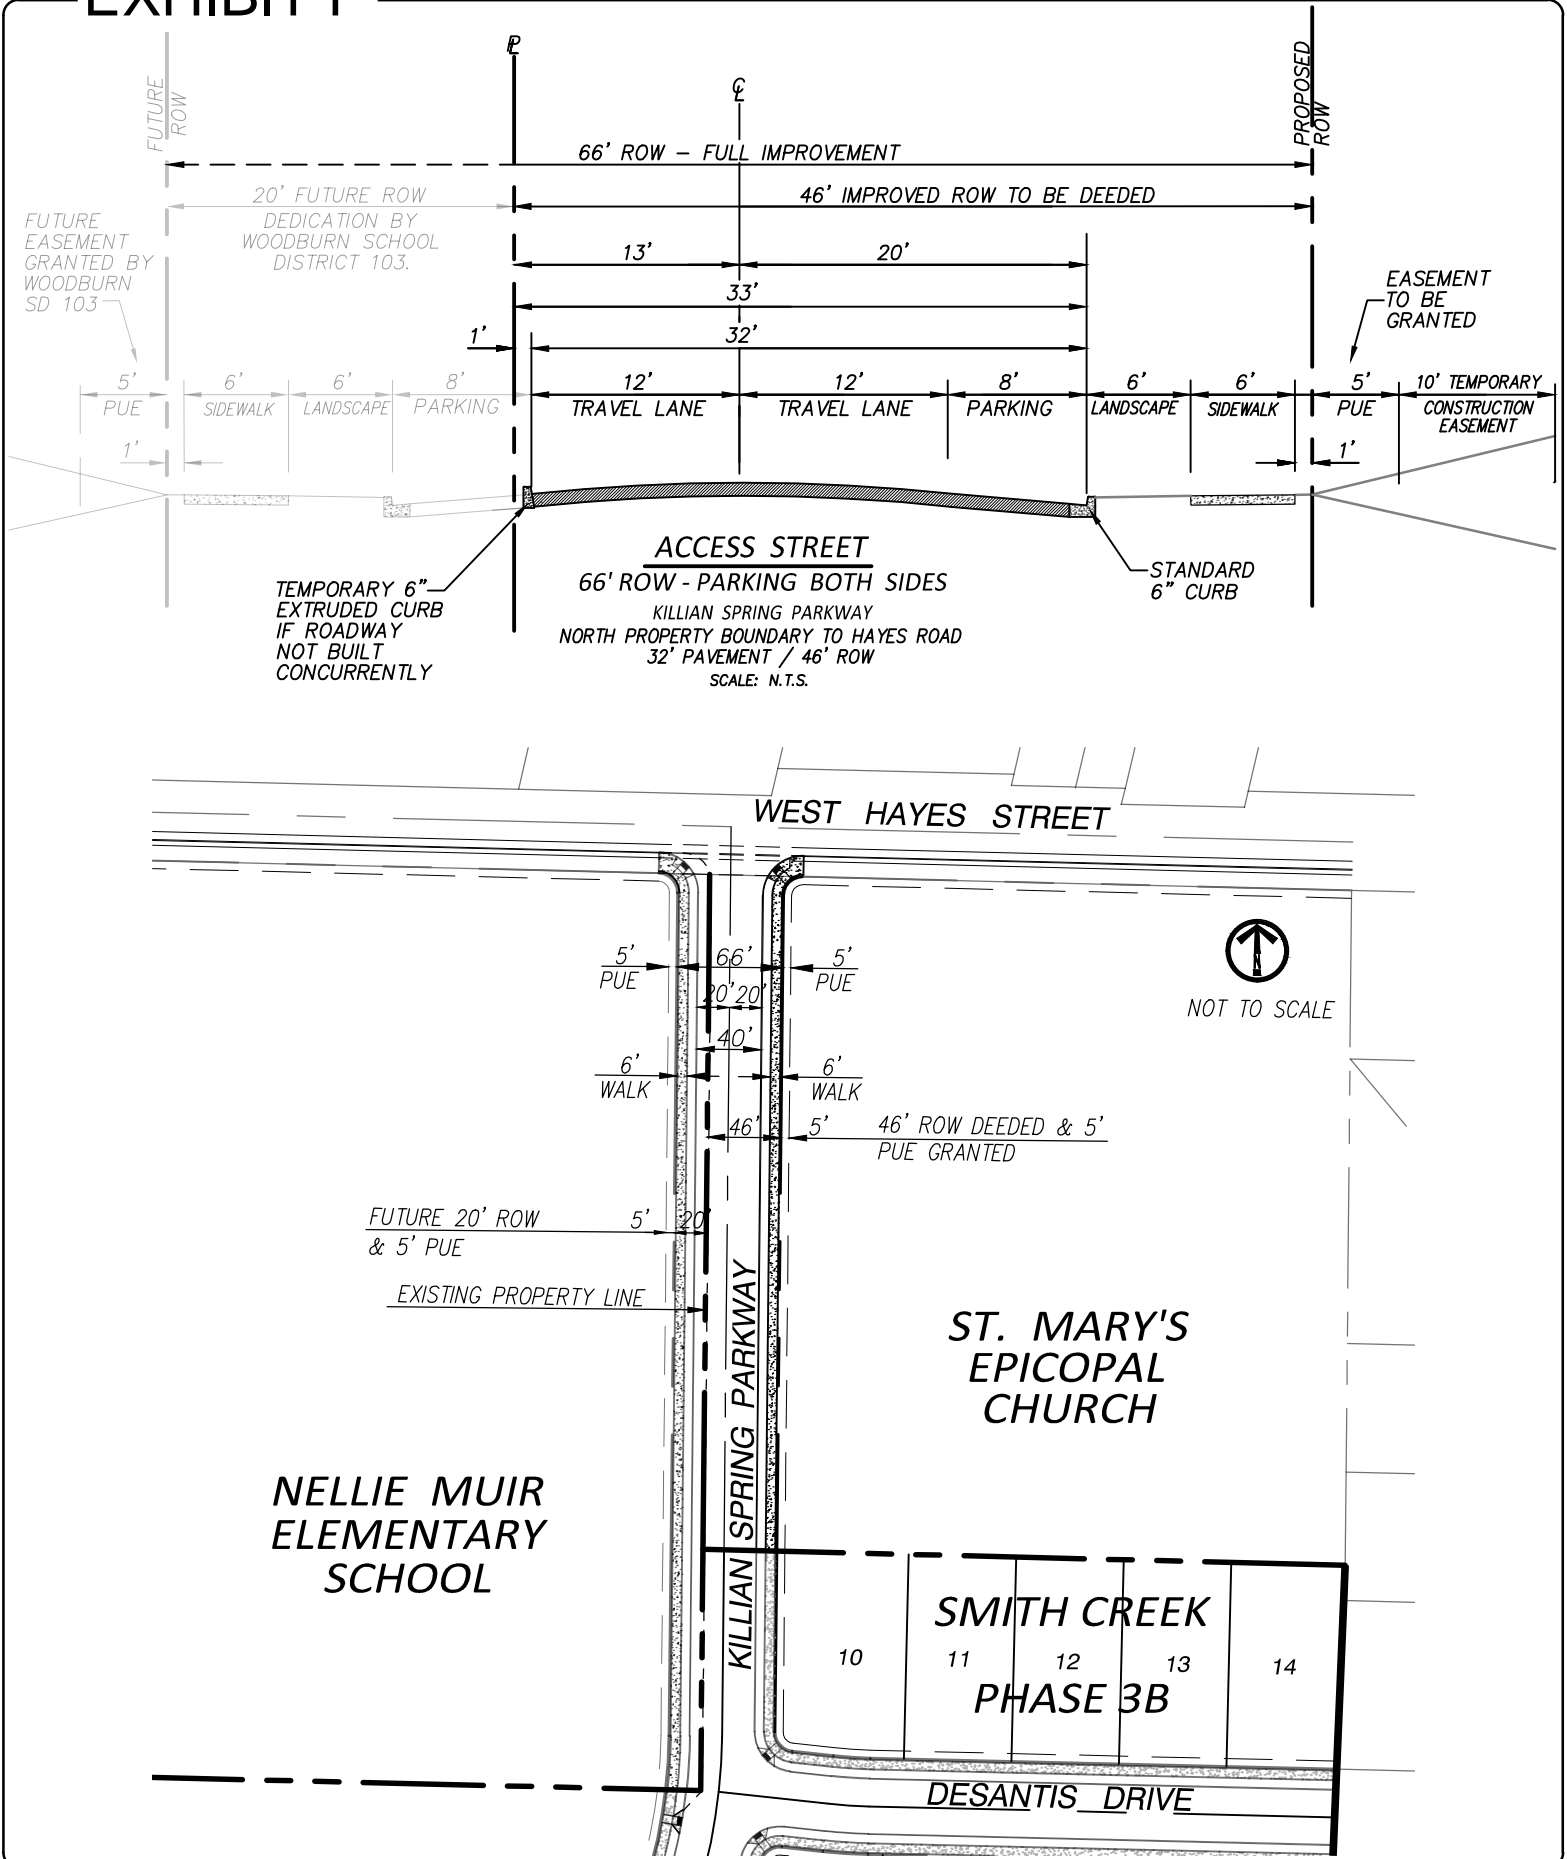

EXHIBIT P

SMITH CREEK
 RESIDENTIAL DEVELOPMENT
EXHIBIT P
 SUPPLEMENT

STAFFORD
 DEVELOPMENT COMPANY, LLC
 485 SOUTH STATE STREET
 LAKE OSWEGO, OREGON 97034

SMITH CREEK
 CITY OF WOODBURN, OREGON