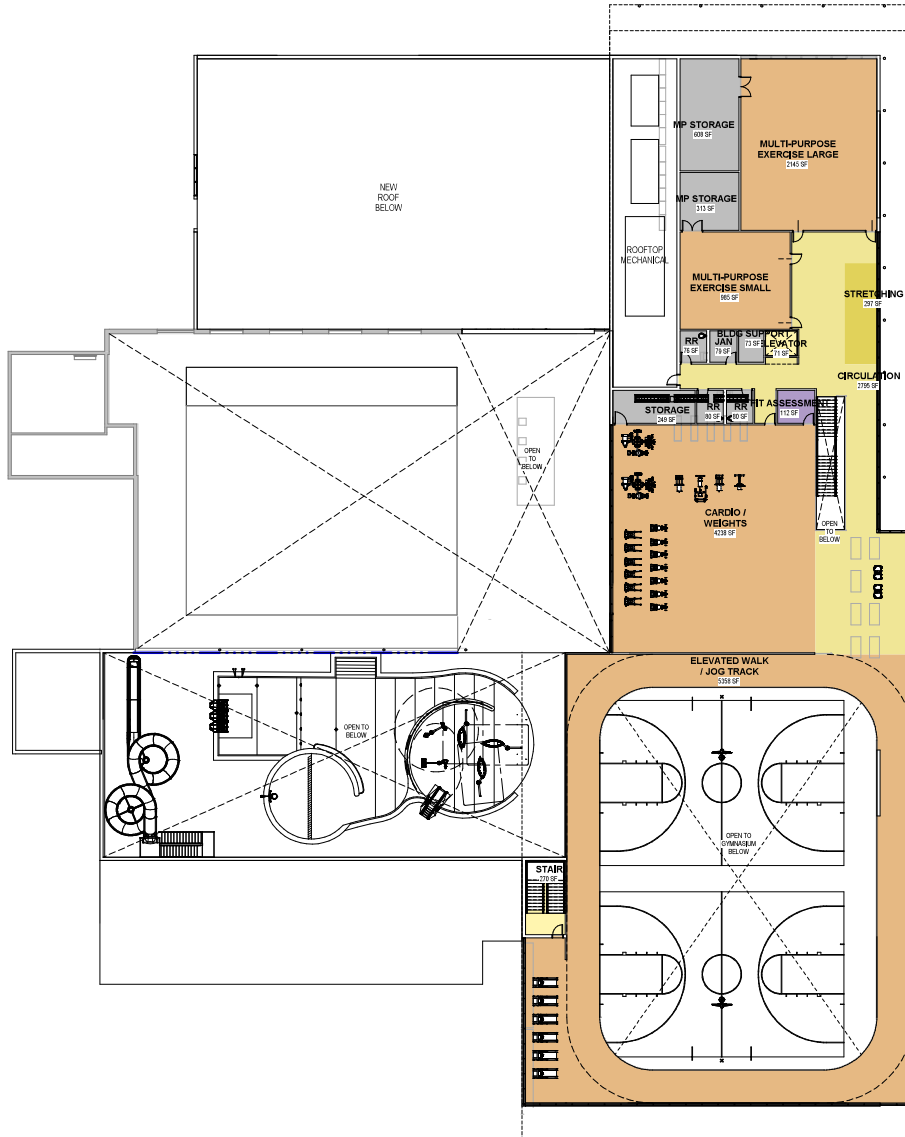

OPTION 2

Level 02

Addition 18,560 sf

- RECREATION SPACES
- LOUNGE
- ADMINISTRATIVE
- BUILDING SUPPORT
- CIRCULATION

Woodburn Community Center

City Of Woodburn Oregon

10/09/19