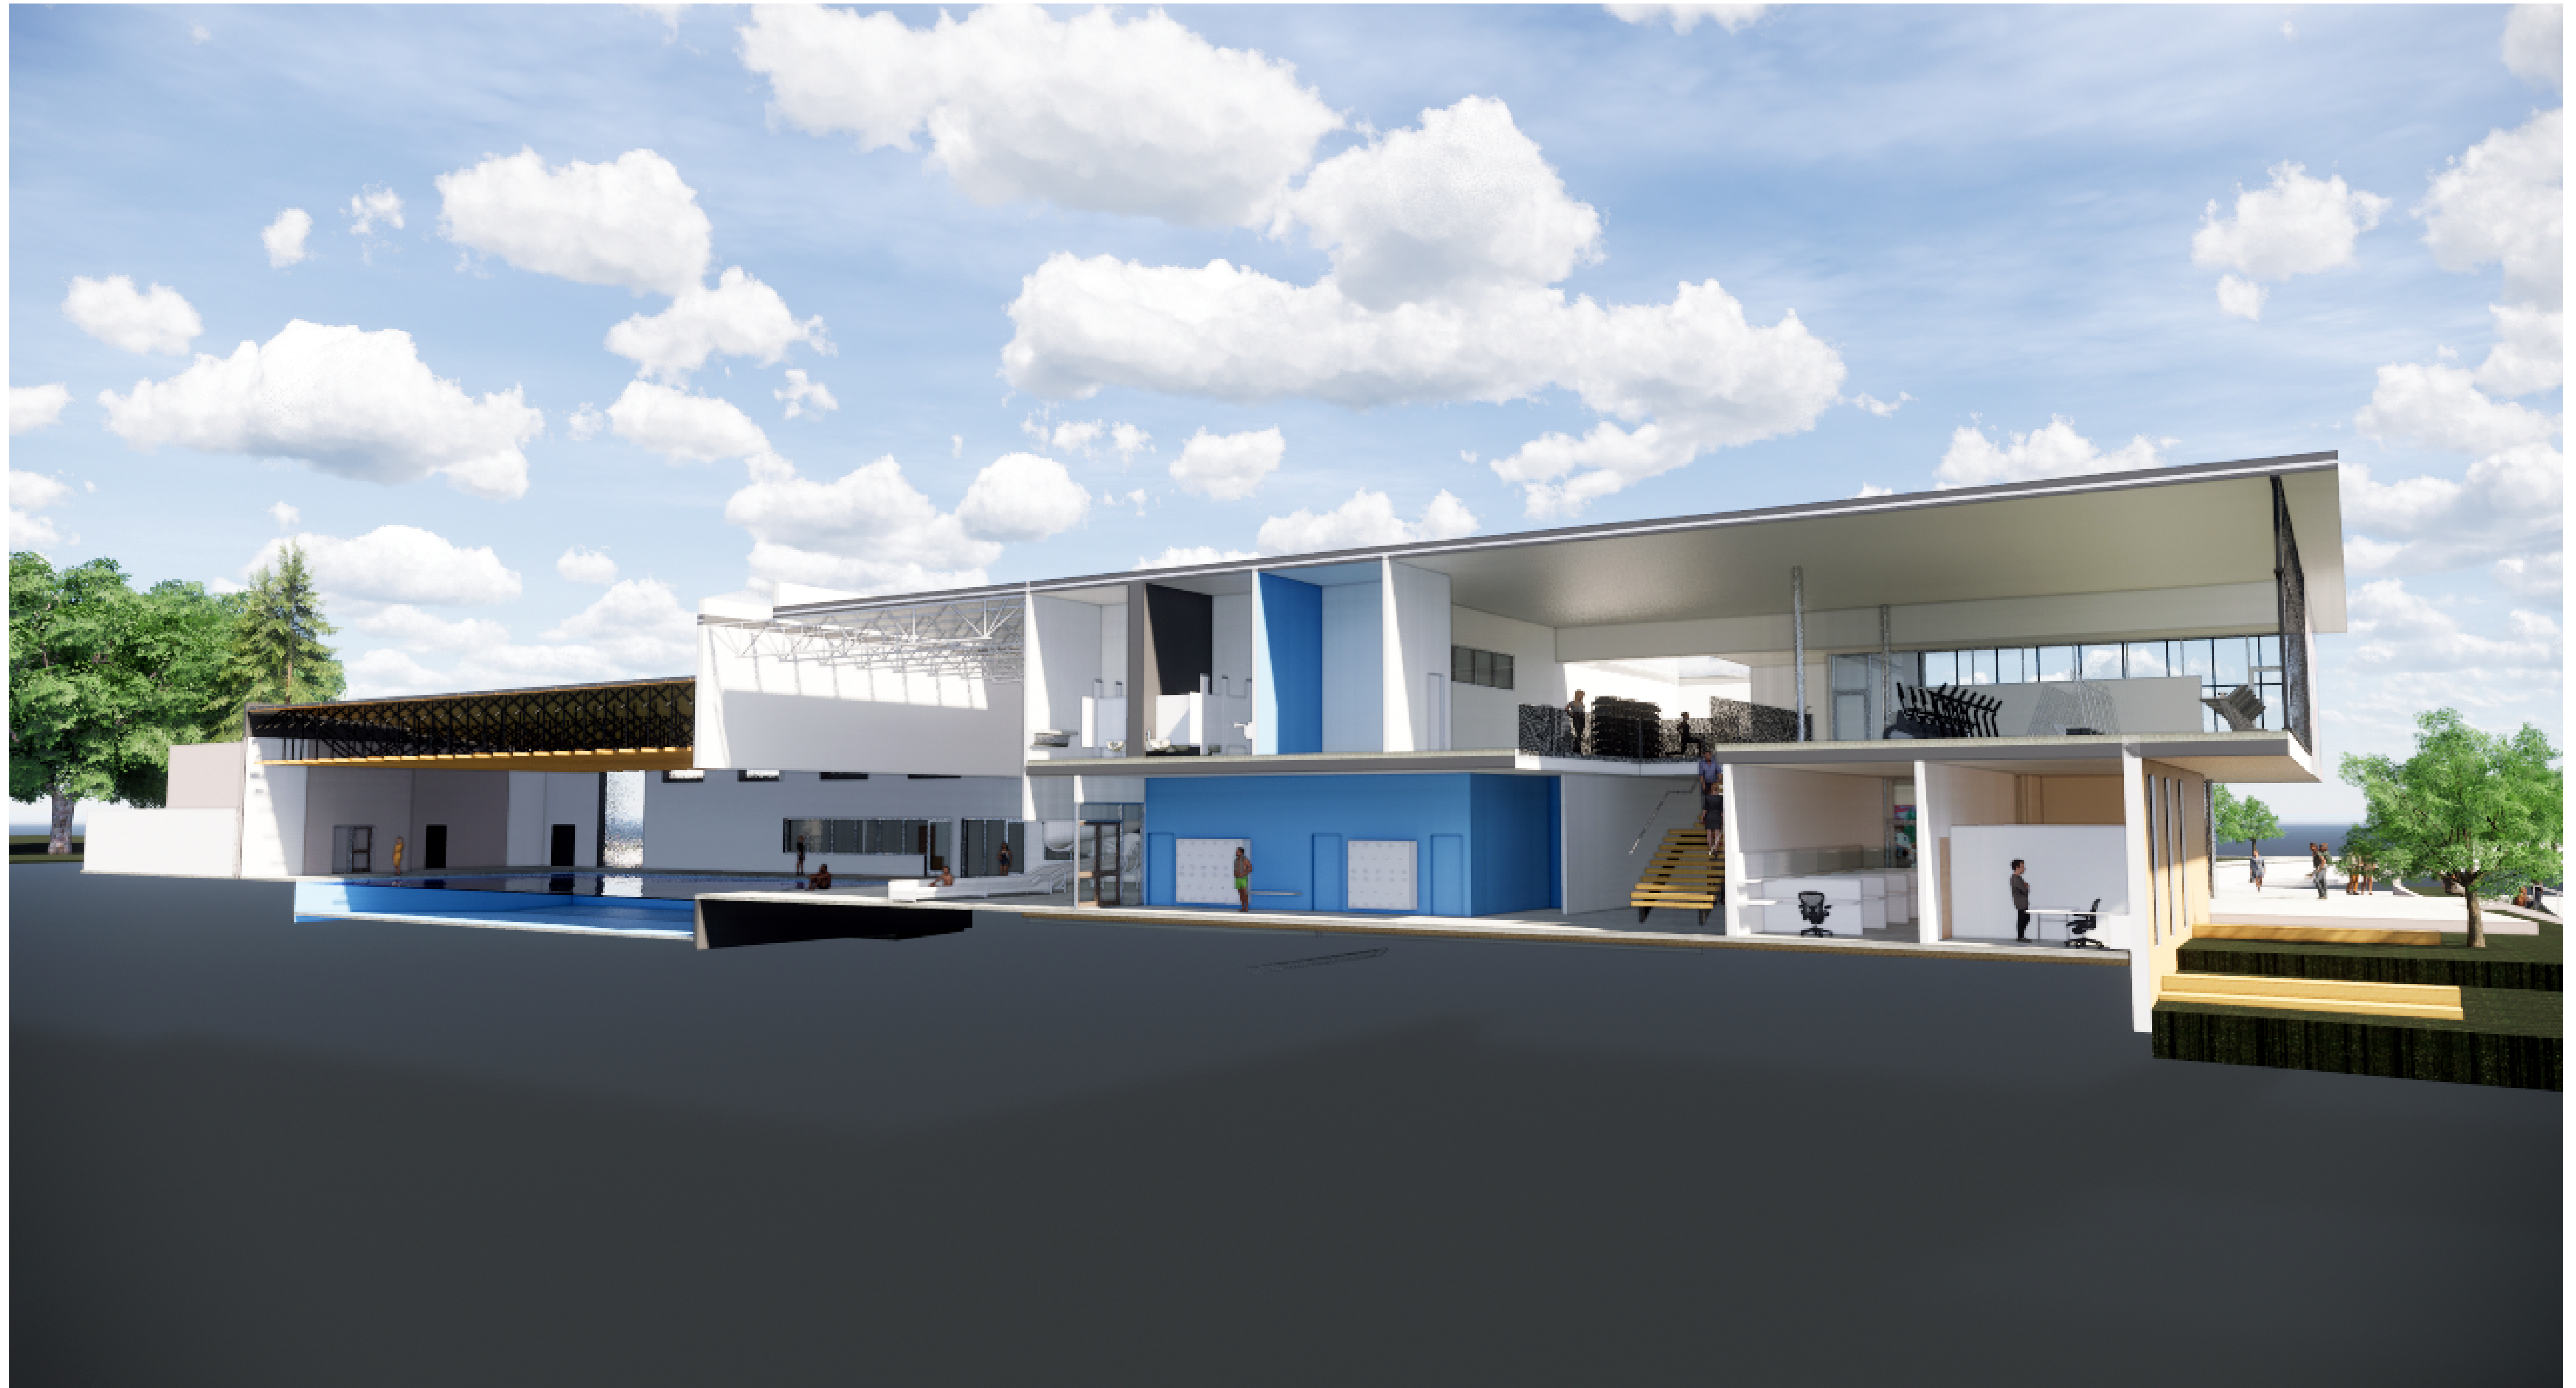

WOODBURN COMMUNITY CENTER

SECTION PERSPECTIVE EAST-WEST

City of Woodburn Oregon | 02.26.20